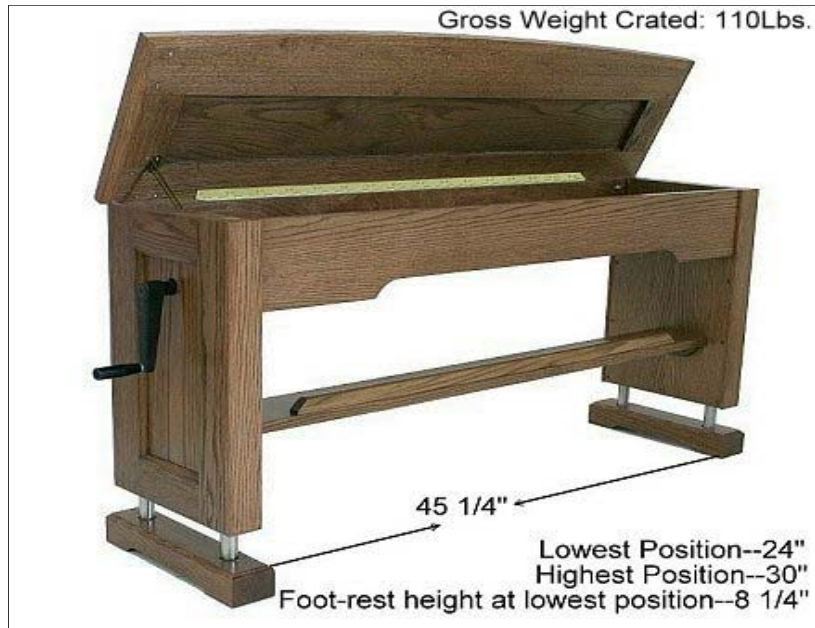

Phoenix Hydraulic Adjustable Bench Dimensions

**Bench weighs 70 Lbs
without Back-rest.**

**Bench capacity is 750 Lbs/
340Kgs.**

**It is also available as a convenient
motorized system and with back-
rest.
Music compartment is divided when
Back-rest is added.**